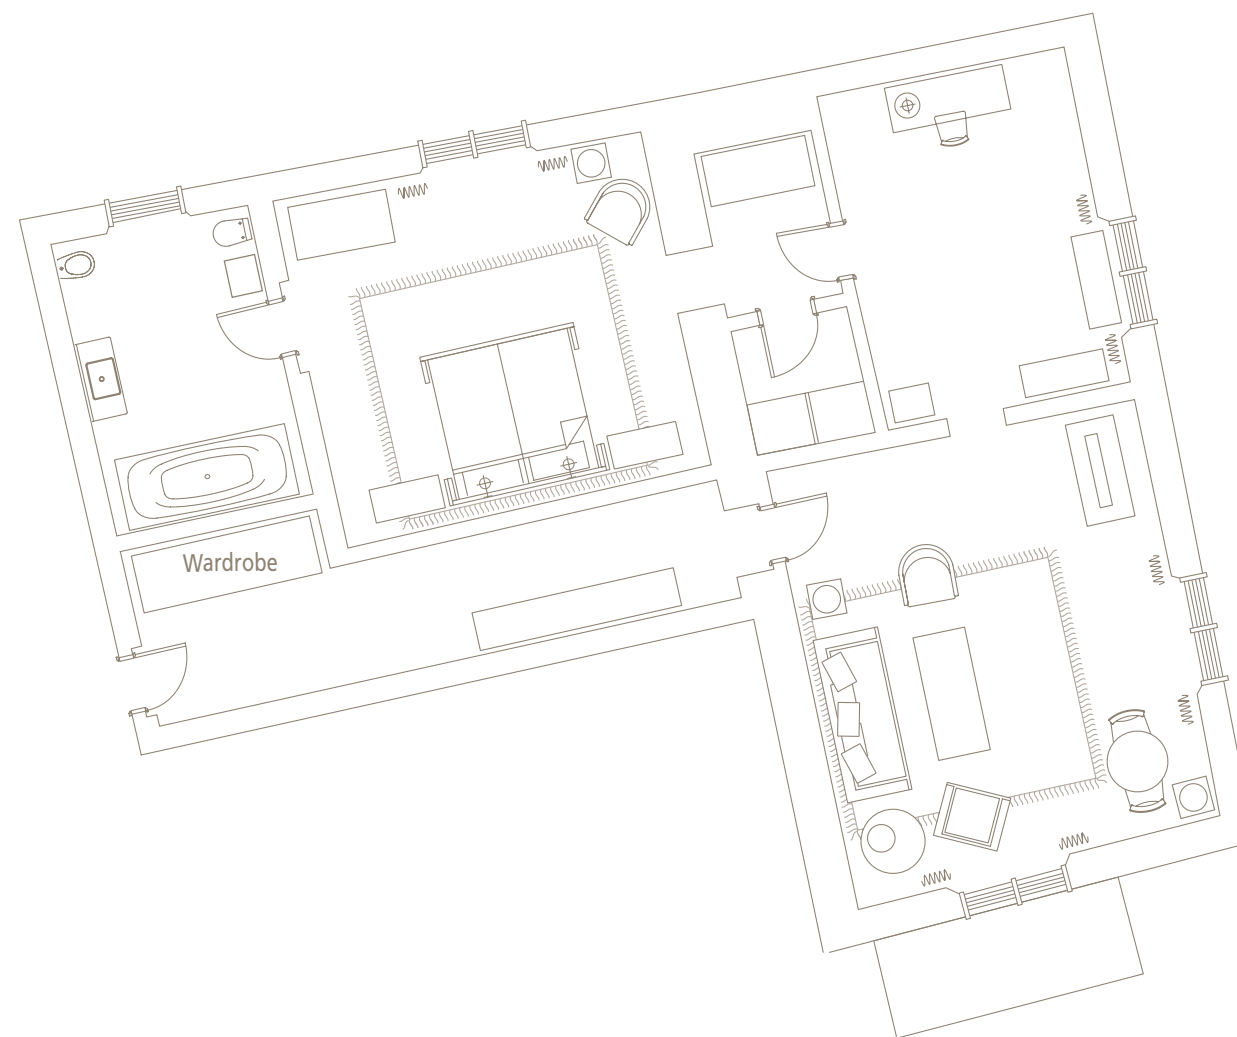

I TUOI SUITE
BENEFIT

A photograph of a well-appointed hotel suite. The living area features a light-colored sofa with several decorative pillows in shades of green, yellow, and patterned. A round coffee table with a glass top and a brass base holds a bowl of fruit, a book, and a small vase. A green armchair is also visible. In the background, a bedroom with a bed and a patterned headboard is visible. A large window with green curtains provides a view of the outdoors. A chandelier hangs from the ceiling, and a floor lamp stands near the window. The text "SPECIAL SUITE" is overlaid in the center of the image.