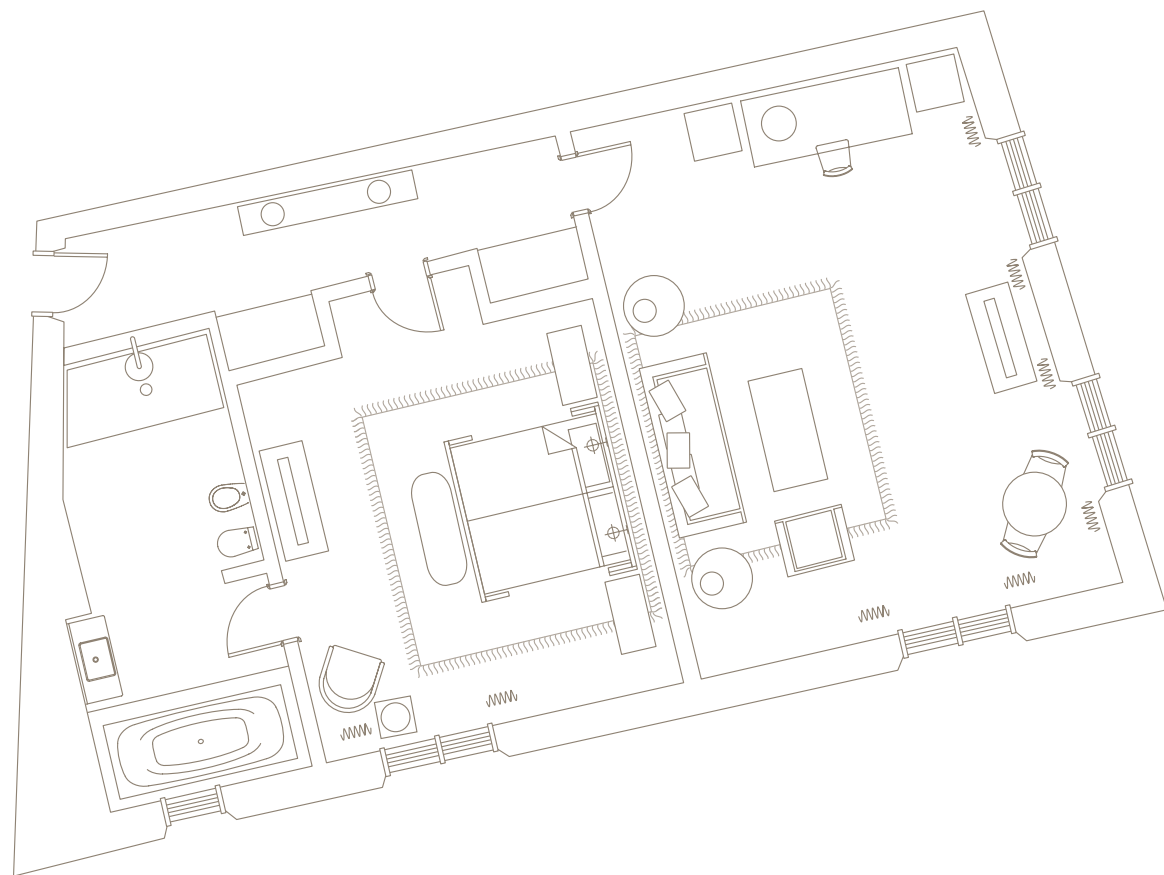

I TUOI SUITE
BENEFIT

A photograph of a well-appointed hotel suite. The living area features a light-colored sofa with several decorative pillows in shades of green, yellow, and patterned. A round coffee table with a glass top and a brass base holds a bowl of fruit, a book, and a small vase. A green armchair is also visible. In the background, a bedroom with a bed and a patterned headboard is visible. A large window with green curtains provides a view of the outdoors. A chandelier hangs from the ceiling, and a floor lamp stands near the window. The text "SPECIAL SUITE" is overlaid in the center of the image.